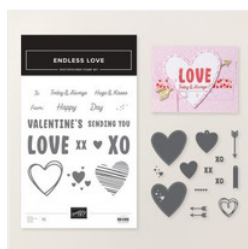

## Measurements:

- Real Red:
  - 4 1/4" x 11", score at: 3/8", 1 7/8", 3 5/8", 5 1/8", 5 1/2"
  - 1" x 3" (arrow)
- Strawberry Slush:
  - 2 1/4" x 3 1/4" (for sentiment panel)
  - 2 1/4" x 2 1/4" (heart)
- Basic White:
  - 5/8" x 3" (sentiment)
  - 5 1/4" x 4" (inside)
- Made with Love DSP:
  - 4" x 1/2" (need 2)
  - 4" x 1 1/4" (need 2)
  - 4 x 1 1/2"
  - 4" x 1"
  - 2 1/8" x 3 1/8" (for sentiment panel)

# Endless Love Bay Window Fold

February 4, 2026

Tammy Fite

505.440.4936

[stampwithtammy@gmail.com](mailto:stampwithtammy@gmail.com)

<http://tammyfite.stampinup.net>

[Endless Love Bundle \(English\) - 167062](#)

Price: \$47.50

[Made With Love 12" X 12" \(30.5 X 30.5 Cm\) Designer Series Paper - 167054](#)

Price: \$12.50

[Real Red Classic Stampin' Pad - 147084](#)

Price: \$9.00

[Real Red Classic Stampin' Ink Refill - 103287](#)