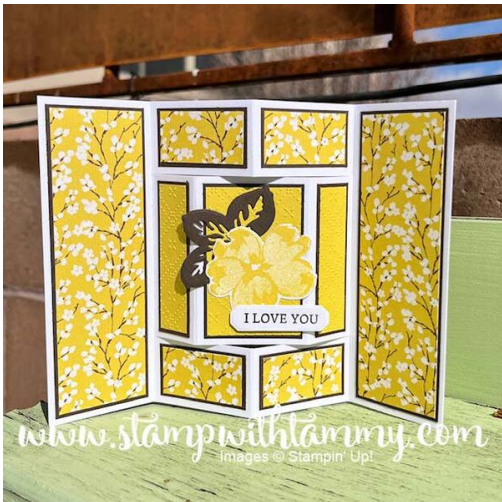

# Brushed with Beauty Pop Out Gatefold Card

February 7, 2026

Tammy Fite  
505.440.4936

[stampwithtammy@gmail.com](mailto:stampwithtammy@gmail.com)  
<http://tammyfite.stampinup.net>

Measurements:

CARD BASE:

- Basic White Thick: 5 1/2" x 8 1/2" (cut & score per the pattern below)
- Basic White: 2 1/2" x 3" (for flower and sentiment)
- Early Espresso:
  - 1 1/2" x 3" (for leaf die)
  - 1 3/4" x 5 1/4" (need 4)
  - 1" x 1 3/4" (need 4)
  - 2 3/4" x 3/4" (need 2)
  - 2 3/4" x 1 3/4"
- Darling Duckling:
  - 2 5/8" x 5/8" (need 2)
  - 2 5/8" x 1 5/8"
- DSP:
  - 1 5/8" x 5 1/8" (need 4)
  - 7/8" x 1 5/8" (need 4)

# Brushed with Beauty Pop Out Gatefold Card

February 7, 2026

Tammy Fite  
505.440.4936

[stampwithtammy@gmail.com](mailto:stampwithtammy@gmail.com)  
<http://tammyfite.stampinup.net>

## BELLY BAND:

- Early Espresso:  
9" x 1 1/4"  
3" x 2"  
3 1/2" x 2" (leaf die cut)
- Darling Duckling:  
3 7/8" x 7/8"  
4 1/4" x 2 3/4" (word die cuts)