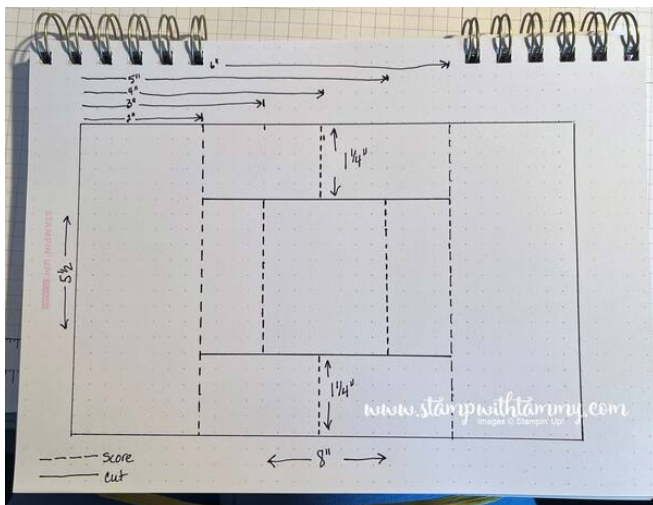

- Basic White Thick: 5 1/2" x 8 1/2" (cut & score per the pattern below)
- Basic White: 2 1/2" x 3" (for flower and sentiment)
- Early Espresso:
  - 1 1/2" x 3" (for leaf die)
  - 1 3/4" x 5 1/4" (need 4)
  - 1" x 1 3/4" (need 4)
  - 2 3/4" x 3/4" (need 2)
  - 2 3/4" x 1 3/4"
- Darling Duckling:
  - 2 5/8" x 5/8" (need 2)
  - 2 5/8" x 1 5/8"
- DSP:
  - 1 5/8" x 5 1/8" (need 4)
  - 7/8" x 1 5/8" (need 4)

# Brushed with Beauty Pop Out Gatefold Card

February 7, 2026

Tammy Fite  
505.440.4936

[stampwithtammy@gmail.com](mailto:stampwithtammy@gmail.com)  
<http://tammyfite.stampinup.net>

## BELLY BAND:

- Early Espresso:  
9" x 1 1/4"  
3" x 2"  
3 1/2" x 2" (leaf die cut)
- Darling Duckling:  
3 7/8" x 7/8"  
4 1/4" x 2 3/4" (word die cuts)